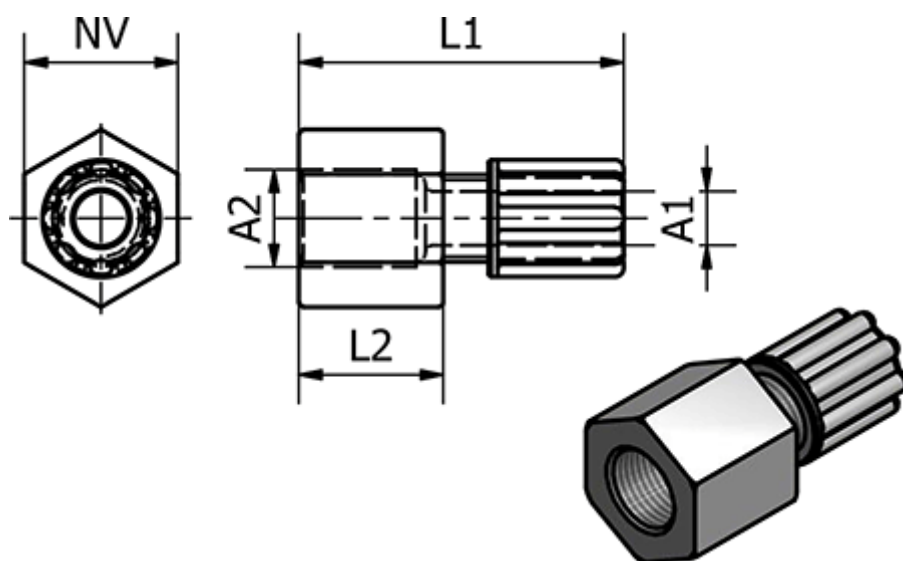

Article number: 58612042

Description: Push-on 120.42, Ø6/8 - G 1/8"  
Straight

## Measures

|                       |          |
|-----------------------|----------|
| Ext. Hose Diameter A1 | = 6/8    |
| L1                    | = 35     |
| L2                    | = 10     |
| NV                    | = 17     |
| Thread A2             | = G 1/8" |